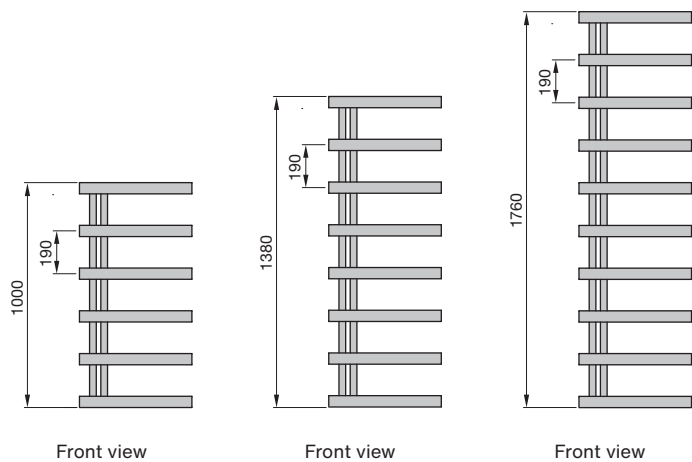

zehnder

studio
collection

ZEHNDER CHIME

Technical data sheet

ZEHNDER CHIME

The most powerful of radiators: powerful and charismatic design, embodied by elegant round tubes with an open side to comfortably hold, dry and heat even very bulky bath towels. Chime from the Zehnder Studio Collection, the rounded design variant made of hand-polished stainless steel, which can be used in either a left or right-hand version. Zehnder Chime gives your bathroom a decisive touch, while pleasantly warming your bath towels.

Overview of models

Dimensions in mm

Connection to hot water central heating system

Stainless steel version

Model	H mm	L mm	Thermal output			
			75/65/20 °C ¹⁾ Watt	70/55/24 °C Watt	5/45/24 °C Watt	5/45/20 °C Watt
CHZ-100-050	1000	500	276	193	114	139
CHZ-140-050	1380	500	377	272	170	203
CHZ-180-050	1760	500	438	314	194	232

H = Height, L = Length

1) Thermal output to EN 442, ΔT 50 K (75/65/20°C)